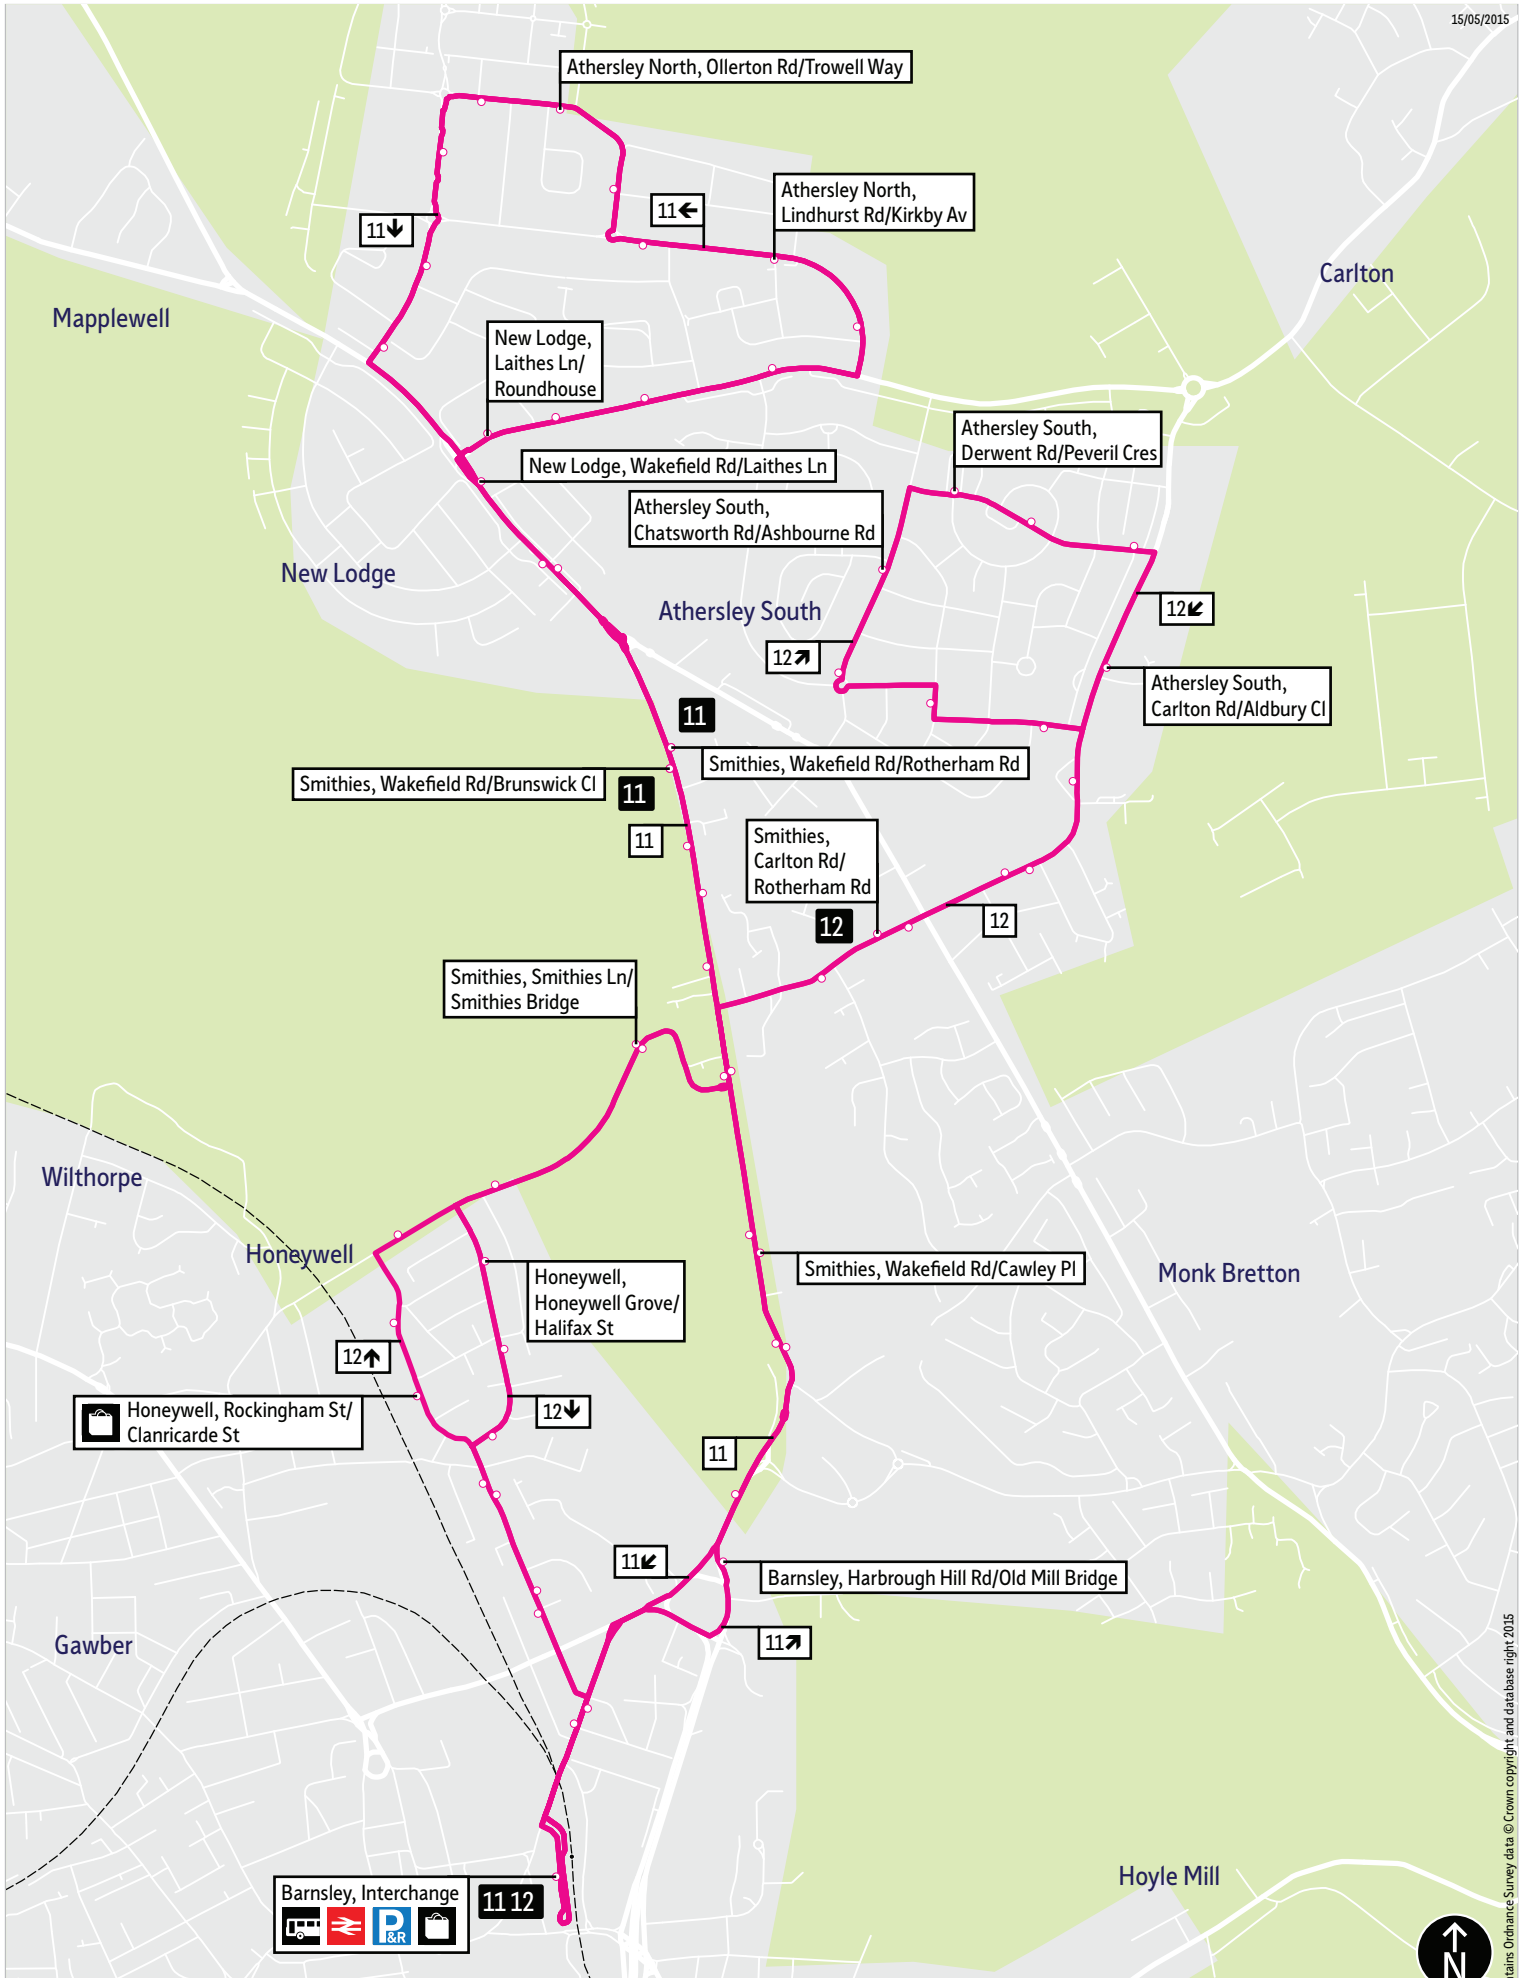

Bus route map for services 11 and 12

15/05/2015

This map is based upon Ordnance Survey material with the permission of Ordnance Survey on behalf of the Controller of Her Majesty's Stationery Office © Crown copyright. Unauthorised reproduction infringes Crown copyright and may lead to prosecution or civil proceedings. SYPTE 100030252 2015

■ = Terminus point
🚏 = Public transport
🛒 = Shopping area
🚗 = Bus route & stops
--- = Rail line & station
—•— = Tram route & stop